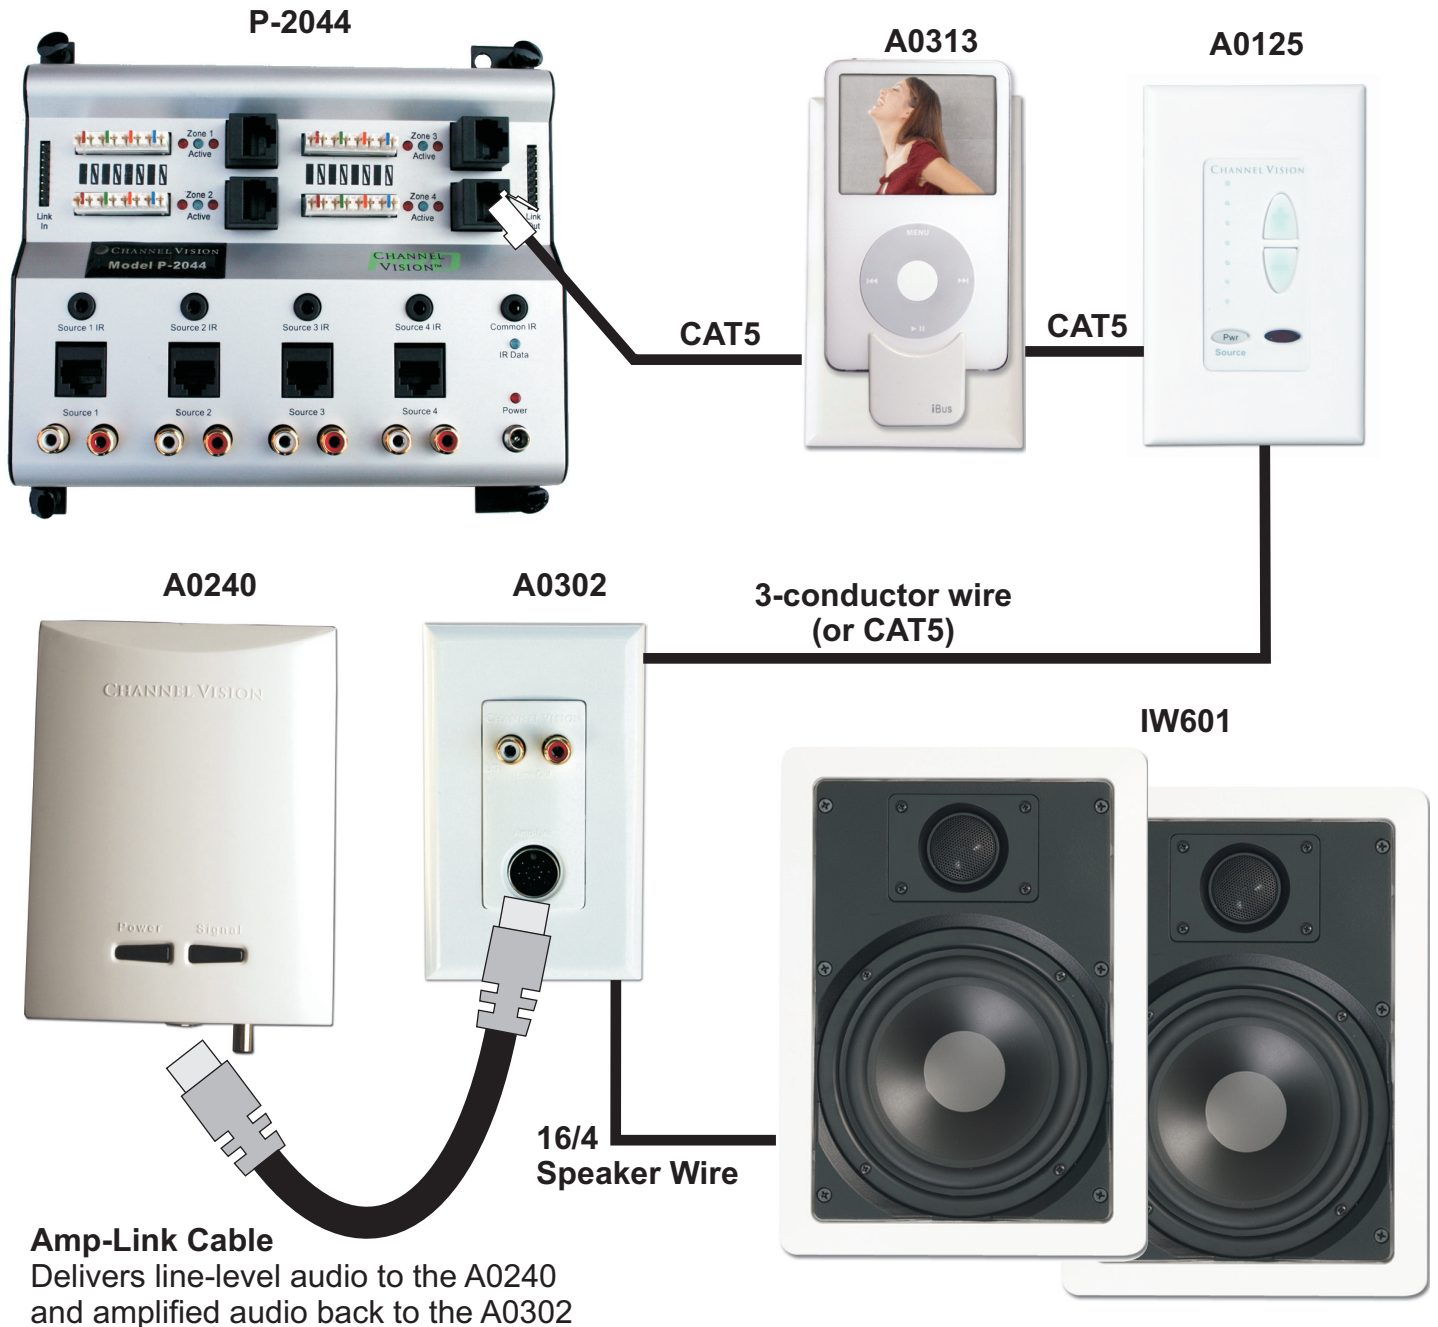

CRESCENDO™ By CHANNEL VISION™

High Powered CAT5 Audio System Typical Application

Amp-Link Cable

Delivers line-level audio to the A0240 and amplified audio back to the A0302

CHANNEL VISION™

234 FISCHER AVENUE • COSTA MESA, CA 92626 USA
(714) 424-6500 □ (800) 840-0288 □ (714) 424-6510 fax
www.channelvision.com □ email: sales@channelvision.com