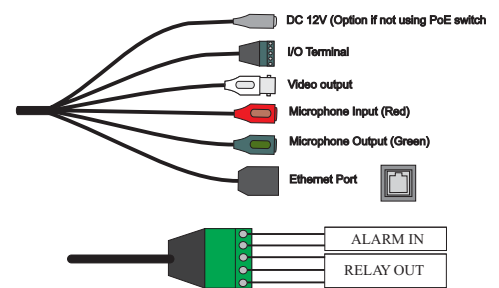

Specifications*

Hardware:

CPU: ARM 9, 32 bit RISC
DDR2: 256MB
Image Sensor: 1/3.2" CMOS (2 Megapixels)
Sensitivity: 0 lux (IR on)
Lens Type: Varifocal 3.6 to 16mm Lens
LED: Built-in 35 IR LED
Alarm I/O: 1 in/ 1 relay out
Video Out: x1
Audio In: x1
Audio Out: x1
Power Consumption: DC 12V 500mA (with IR)
Operating Temperature: 0 to +40° C

System:

Video Resolution: 1600x1200, 1280x1024, 1280x960, 1280x720, 800x600, 640x480, 320x240, 176x144
Video Adjust: Brightness, Contrast, Sharpness, BLC, Night Mode
Triple Streaming: Yes
Image Snapshot: Yes
Full Screen Monitoring: Yes
Privacy Mask: Yes, 3 different areas
Compression Format: H.264/ JPEG/ MPEG4 (3GPP only)
Video Bitrates Adjust: CBR, VBR
Motion Detection: Yes, with selectable area
Triggered Action: Mail, FTP, Relay
Pre/Post Alarm: Yes, configurable

Security: Password protection
Firmware Upgrade: HTTP mode, can be upgraded remotely
Simultaneous Connection: Up to 10
Audio: Yes, 2-way
ONVIF™ Compliant: Yes

*Specifications subject to change