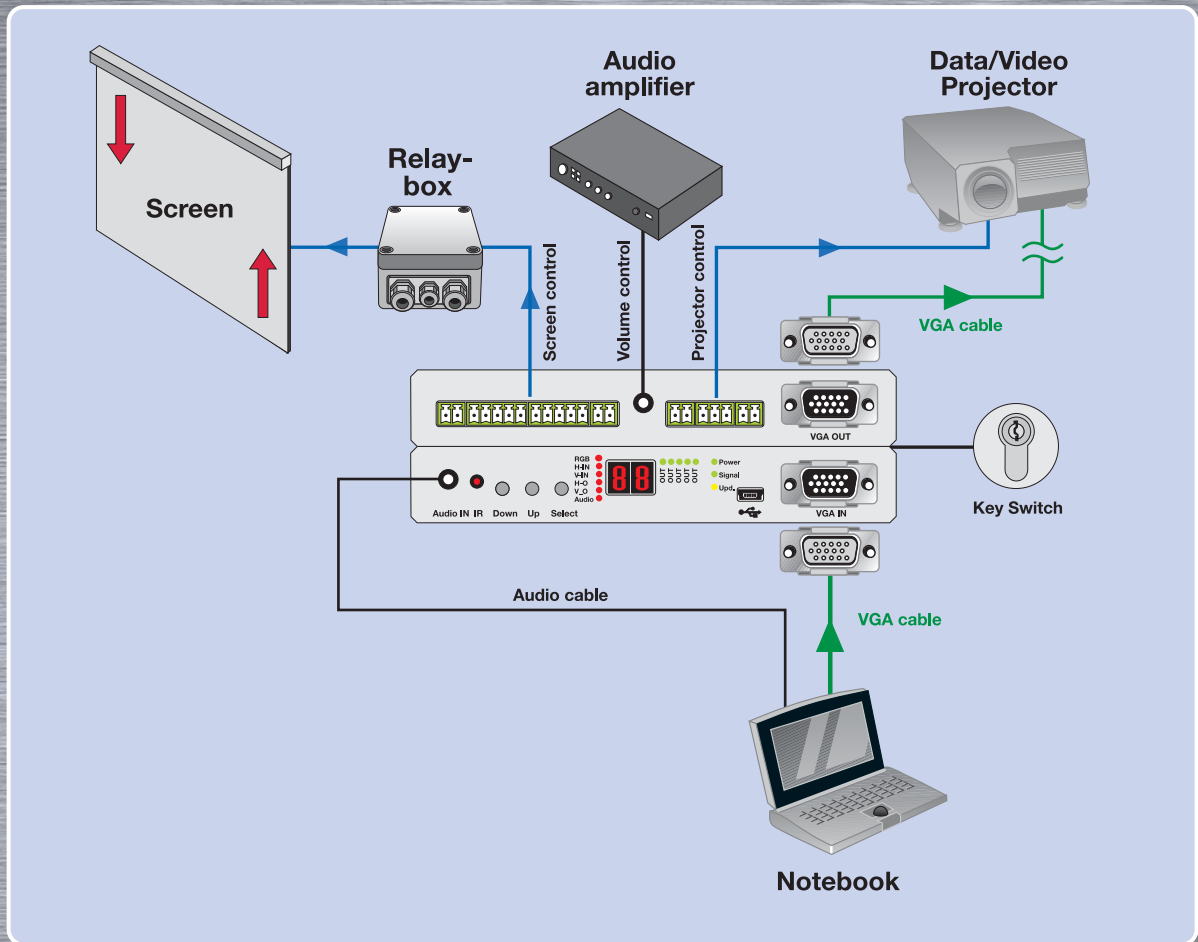

Projectors, TFTs and similar devices are automatically activated after VGA signal recognition. Screens, ceiling lifts and blinds are ideally set up for use in the presentation. For always guaranteeing you an optimal projection quality **ConferenceControl** also performs automatic DDC input control of the projecting device.

The integrated VGA SignalManager makes sure that your presentation, including H&V sync adjustment, is error-free and optimal, even over longer VGA cable distances. Connected audio playback devices will be activated upon VGA signal recognition. **ConferenceControl** permits easy and simple volume control.

After the presentation's end the integrated GreenLine function automatically cuts all connected devices from 230V/110V mains and puts them back in their initial state thus saving energy cost and extending your devices' life cycles.

All media devices under control by recognition of one VGA signal only!

High-end technology with ease of use!

- Automatic control through VGA signal recognition
- VGA signal amplifier
- 4 level H&V sync adjustment
- 32 level audio volume control
- Energy saving GreenLine function
- Key switch for system locking