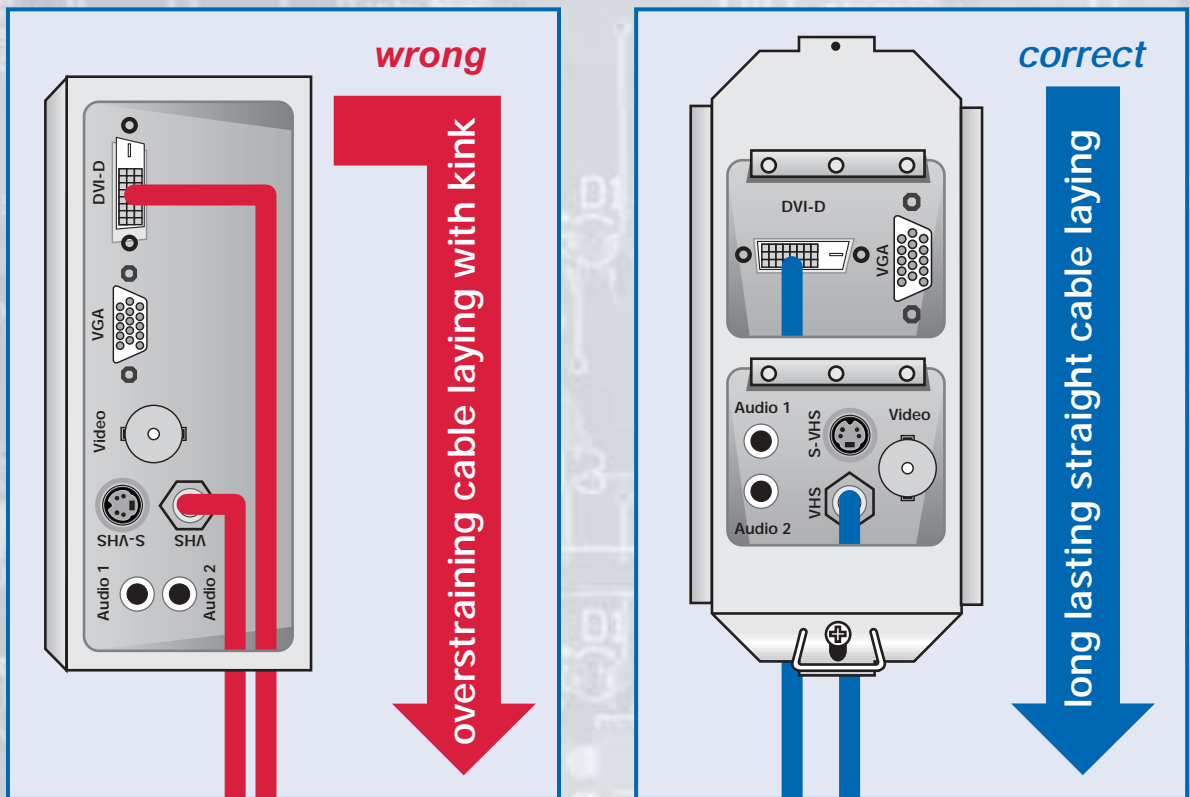

The Floor connection module puts things in order in every room.

The individually customised module guarantees universal use through **perfect cable guide** (without needless cable bends).

Safe and easy installation in all standard floor channels such as Ackermann and Tehalit.

## **Advantages**

- no cables in the way on the floor
- clear and easy installation
- installation made easy with factory customised cables
- no open floor tanks in your conference room
- flexible connection slot system allows all signal combinations
- **useful technical highlights**

## Brilliant prospects for your cable

You are looking after **proper laying of cables** anywhere in order to guarantee the best possible look.

**But why do you already kink the cable at the first meters in the floor tanks?** The TLS floor connection module offers you the ultimate solution.

Here the cables are let out of the floor module in running direction in order that **no interferences** occur due to the cable and that you have managed a clear and elegant solution for the cabling.