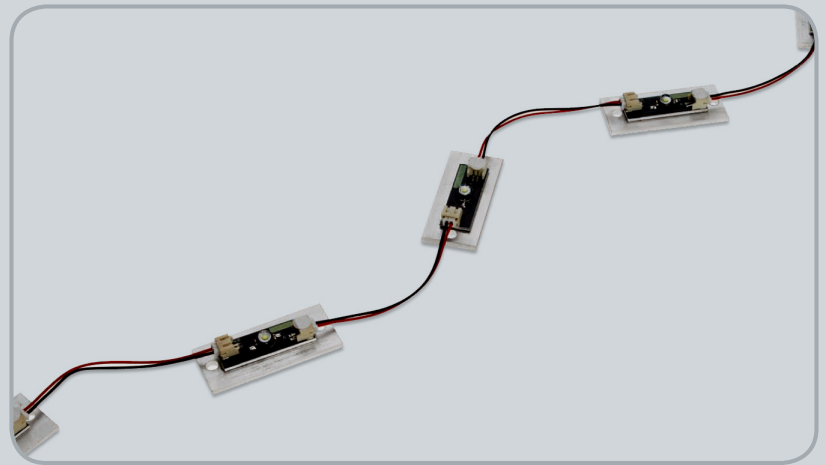

### Key Features

- Flexible system for structure integration
- Low energy consumption
- Simple to install with plug and play connectors
- Suitable for indoor and outdoor use
- Choice of LED colour and beam angle

### Materials

- Base - aluminium
- IP68 fascia - UV stable cast resin

### Beam Angles

LED technology now provides the unique ability to integrate lighting into the fabric of a building such as architrave, wall panels, atria and reception desks, creating the illusion of an invisible light source. Cogent FS1 connector system aids this integration with its wide choice of colour LED's and optics mounted on small aluminium bases linked with plug and play connectors, allowing the installer to easily and accurately follow the contours of the structure.

### Installation

- IP20 for interior applications
- IP68 version for outdoor applications
- Direct surface mount
- Simple plug and play connection
- Supplied in sets of 12